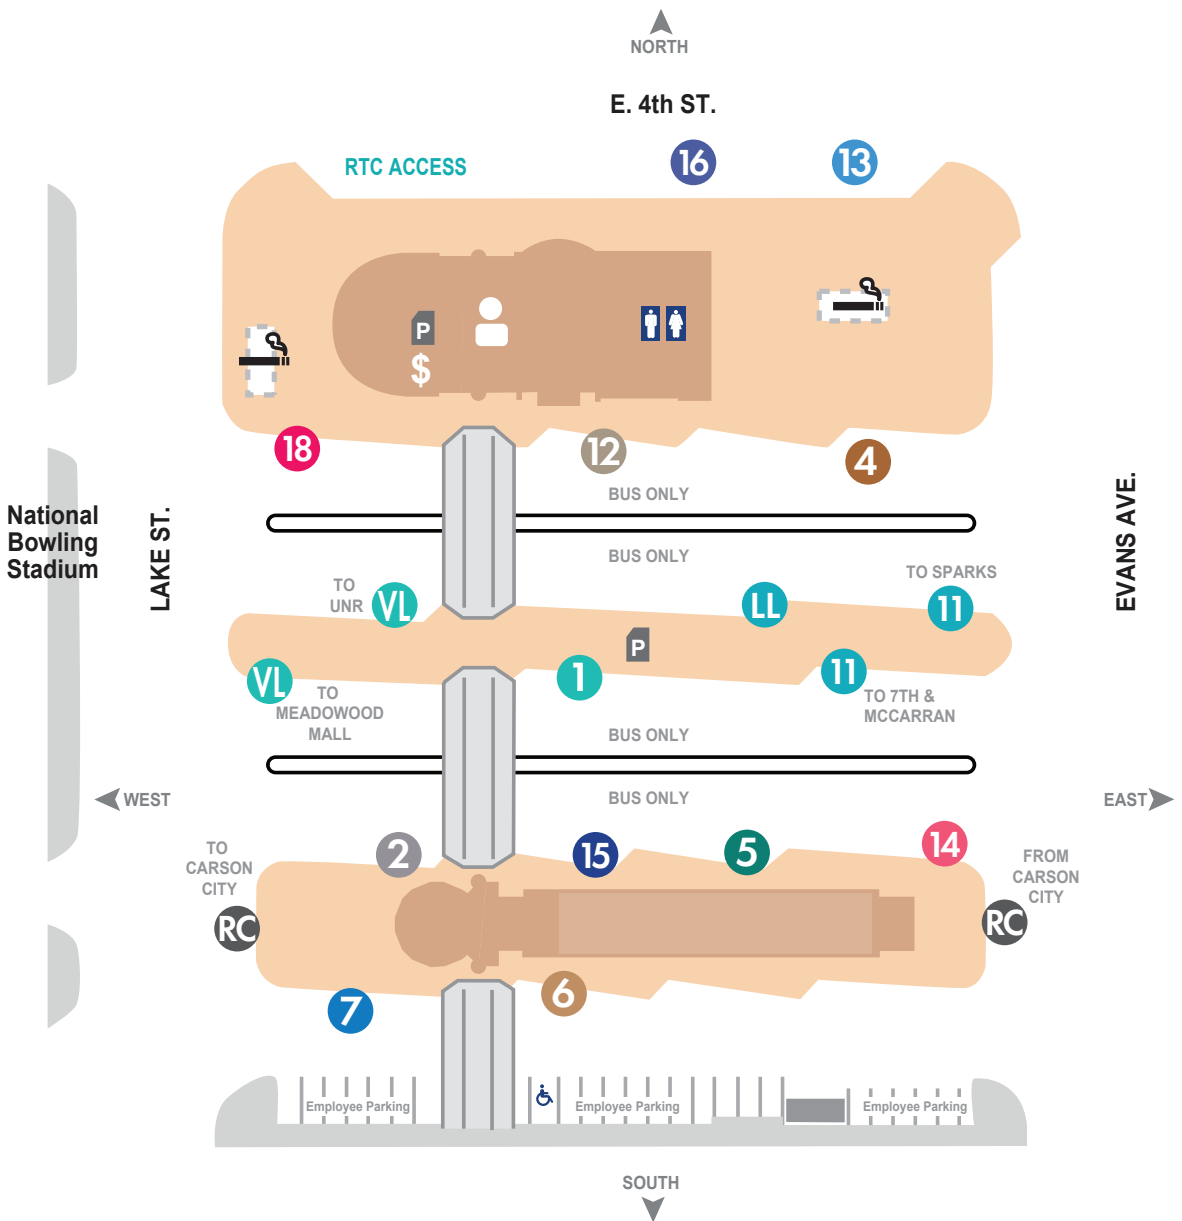

RTC 4TH STREET STATION

BOARDING LOCATIONS

LEGEND

-  Passenger Services
-  ATM
-  Restrooms
-  Designated Smoking Areas
-  RTC RAPID Virginia Line
-  RTC REGIONAL CONNECTOR
-  RTC RAPID Lincoln Line
-  Please use pedestrian walkways when crossing between islands.
-  Passes

 Smoking is **ONLY** permitted in the Designated Smoking Areas.

BOARDING LOCATIONS